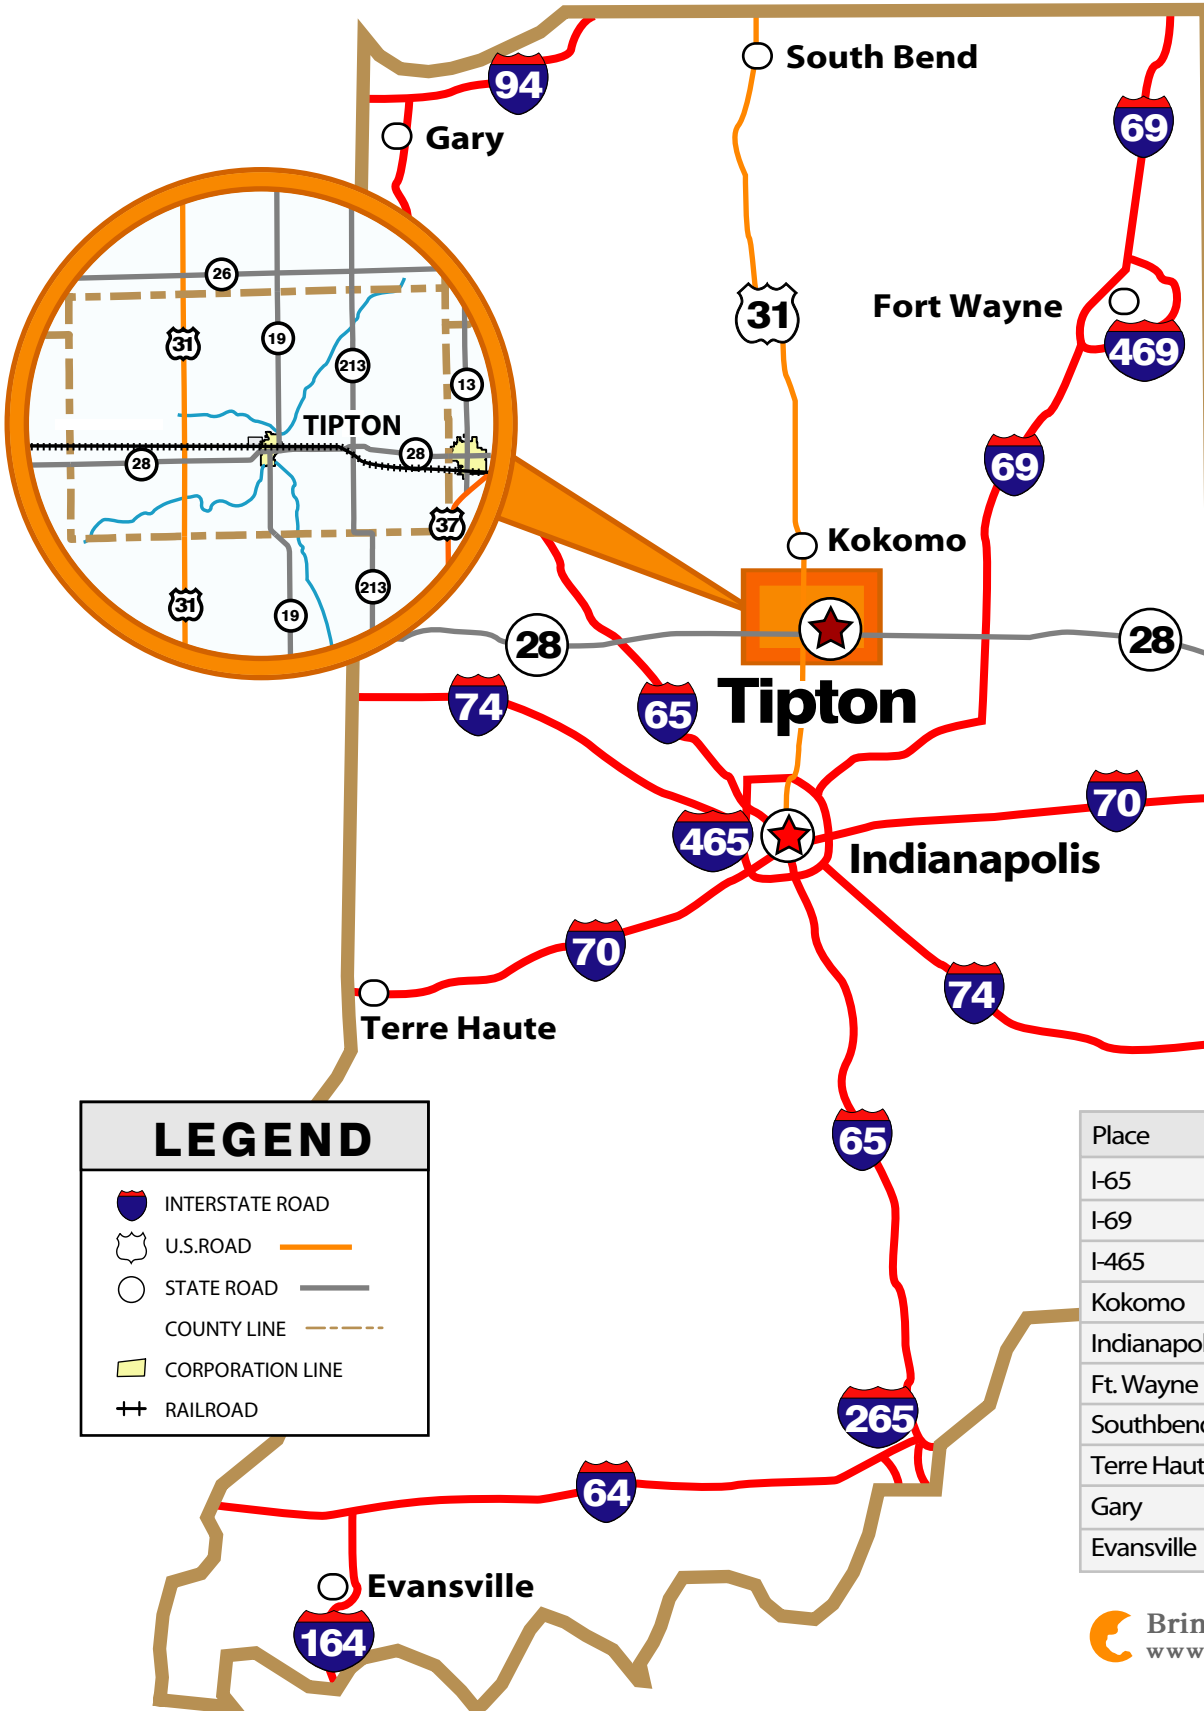

TIPTON COUNTY, INDIANA

136 E Jefferson St. • Tipton, IN 46072 • ph 800.461.4907 • ph 765.675.7417 • fax 765.675.8917
 www.tiptonedc.com

LEGEND

- INTERSTATE ROAD
- U.S. ROAD
- STATE ROAD
- COUNTY LINE
- CORPORATION LINE
- RAILROAD

Place	Miles	Time
I-65	32.74	00:45
I-69	26.00	00:37
I-465	30.00	00:40
Kokomo	20.91	00:29
Indianapolis	42.00	01:02
Ft. Wayne	94.69	01:46
Southbend	106.09	02:19
Terre Haute	118.82	02:07
Gary	138.39	02:37
Evansville	223.92	04:21